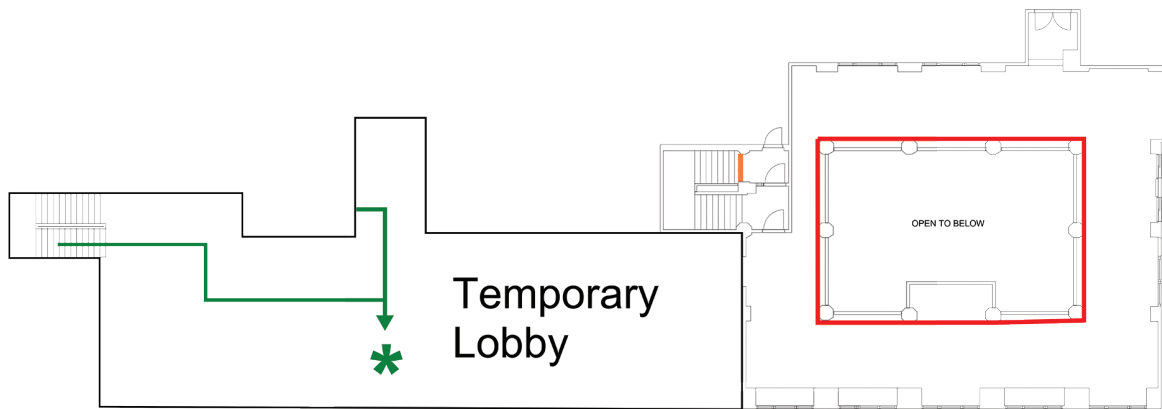

WEST CENTER STREET

TEMPORARY MAIN ENTRANCE / LOBBY ACCESS ROUTE

ELEVATORS TO TEMPORARY LOBBY (M)

* Access to Semva Art Gallery will remain available through the Peace Plaza entrance for the duration of the project.

PEACE PLAZA

2ND AVENUE SW

FIRST FLOOR

STAIRS TO REMAIN AVAILABLE FOR EMERGENCY USE

KEY:

- HARD BARRICADE - NO GUEST ACCESS
- SOFT BARRICADE - EMERGENCY ACCESS ONLY

MEZZANINE LEVEL

Temporary Lobby

OPEN TO BELOW

Check-In/Out Location:

The temporary guest check-in and check-out area will be on the Mezzanine Level (M). This area is accessible via the 4-bank elevators or stairs near Centennial Hall.