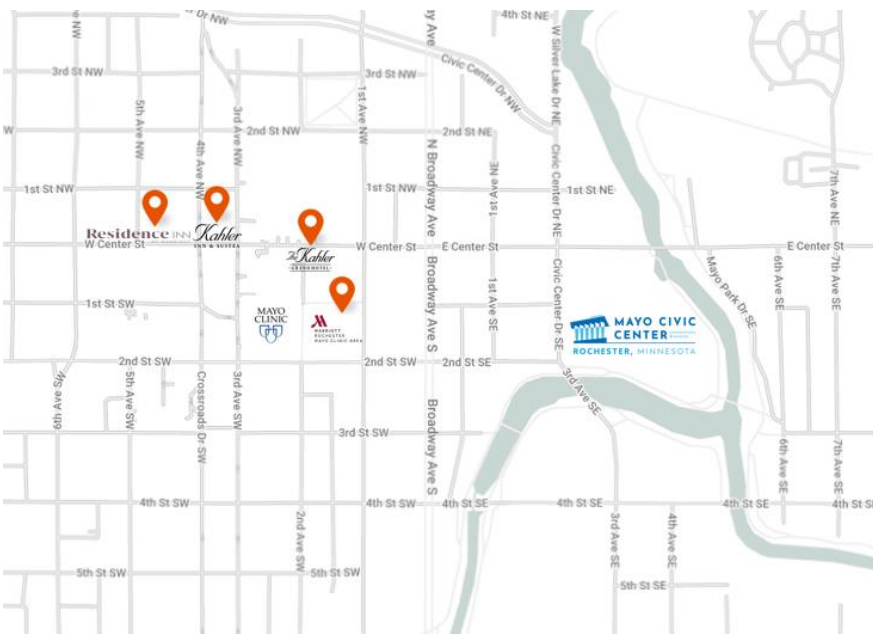

## CONNECT WITH US

**THE KAHLER GRAND HOTEL** | [www.thekahlerhotel.com](http://www.thekahlerhotel.com)  
20 SW 2nd Ave, Rochester, MN | 507.285.6200

**THE TOWERS** | [www.towersatkahlergrand.com](http://www.towersatkahlergrand.com)  
20 SW 2nd Ave, Rochester, MN | 507.328.8000